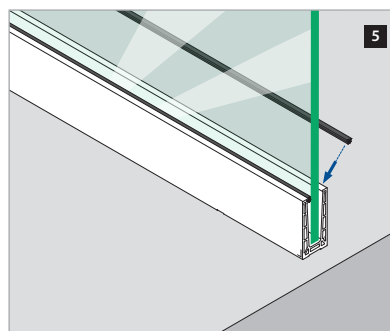

Assembly video:
<https://q-ne.ws/20j661Q>

ASSEMBLY GUIDE

168110-050-00-xx

Railing base

EASY GLASS® PRO - Base shoe, top mount

For adjustable glass fixation

Q-INFO MOD 8110

Assembly video:
<https://q-ne.ws/20j661Q>

ASSEMBLY GUIDE

168110-050-00-xx

Railing base

EASY GLASS® PRO - Base shoe, top mount

For non-adjustable glass fixation

Q-INFO MOD 8110