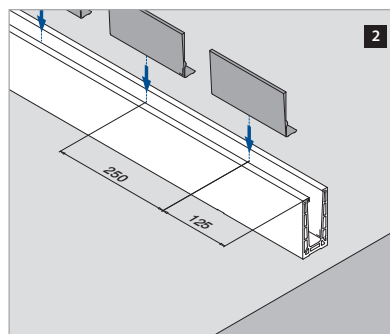

Assembly video:
<https://q-ne.ws/20j661Q>

ASSEMBLY GUIDE

168110-050-00-xx

Railing base

EASY GLASS® PRO - Base shoe, top mount

For adjustable glass fixation

Q-INFO MOD 8110

Assembly video:
<https://q-ne.ws/20j661Q>

ASSEMBLY GUIDE

168110-050-00-xx

Railing base

EASY GLASS® PRO - Base shoe, top mount

For non-adjustable glass fixation

Q-INFO MOD 8110