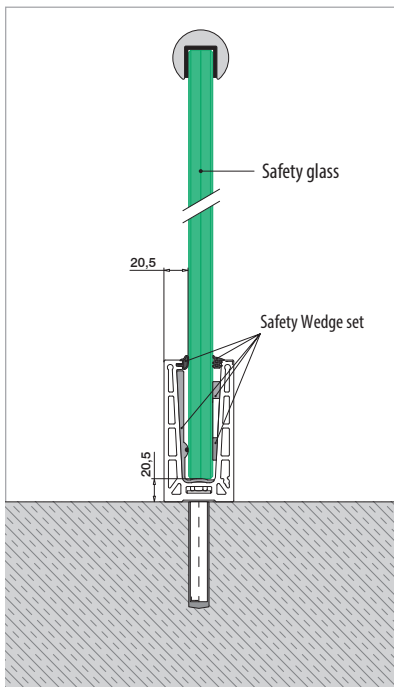

Assembly video:
<https://q-ne.ws/20j661Q>

ASSEMBLY GUIDE

168110-050-00-xx

Railing base

EASY GLASS® PRO - Base shoe, top mount

For adjustable glass fixation

Q-INFO MOD 8110

Assembly video:
<https://q-ne.ws/20j661Q>

ASSEMBLY GUIDE

168110-050-00-xx

Railing base

EASY GLASS® PRO - Base shoe, top mount

For non-adjustable glass fixation

Q-INFO MOD 8110