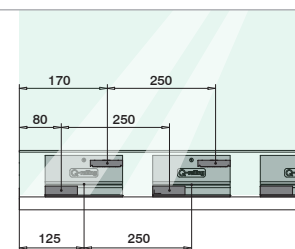

Assembly video:
<https://q-ne.ws/20j661Q>

ASSEMBLY GUIDE

168110-050-00-xx

Railing base

EASY GLASS® PRO - Base shoe, top mount

For adjustable glass fixation

Q-INFO MOD 8110

Assembly video:
<https://q-ne.ws/20j661Q>

ASSEMBLY GUIDE

168110-050-00-xx

Railing base

EASY GLASS® PRO - Base shoe, top mount

For non-adjustable glass fixation

Q-INFO MOD 8110