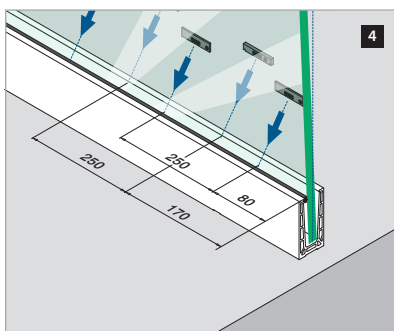

Assembly video:
<https://q-ne.ws/20j661Q>

ASSEMBLY GUIDE

168110-050-00-xx

Railing base

EASY GLASS® PRO - Base shoe, top mount

For adjustable glass fixation

Q-INFO MOD 8110

Assembly video:
<https://q-ne.ws/20j661Q>

ASSEMBLY GUIDE

168110-050-00-xx

Railing base

EASY GLASS® PRO - Base shoe, top mount

For non-adjustable glass fixation

Q-INFO MOD 8110