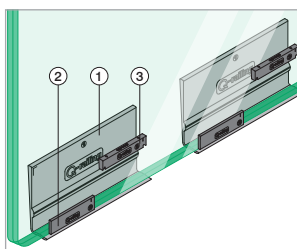

Assembly video:
<https://q-ne.ws/20j661Q>

ASSEMBLY GUIDE

168110-050-00-xx

Railing base

EASY GLASS® PRO - Base shoe, top mount

For adjustable glass fixation

Q-INFO MOD 8110

Assembly video:
<https://q-ne.ws/20j661Q>

ASSEMBLY GUIDE

168110-050-00-xx

Railing base

EASY GLASS® PRO - Base shoe, top mount

For non-adjustable glass fixation

Q-INFO MOD 8110