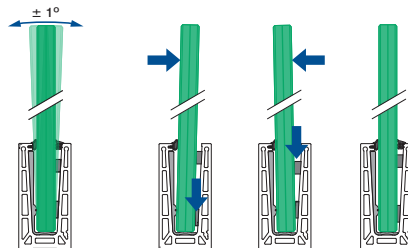

Assembly video:
<https://q-ne.ws/20j661Q>

ASSEMBLY GUIDE

168110-050-00-xx

Railing base

EASY GLASS® PRO - Base shoe, top mount

For adjustable glass fixation

Q-INFO MOD 8110

Assembly video:
<https://q-ne.ws/20j661Q>

ASSEMBLY GUIDE

168110-050-00-xx

Railing base

EASY GLASS® PRO - Base shoe, top mount

For non-adjustable glass fixation

Q-INFO MOD 8110