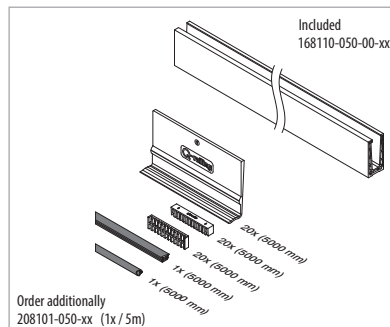

Assembly video:
<https://q-ne.ws/20j661Q>

ASSEMBLY GUIDE

168110-050-00-xx

Railing base

EASY GLASS® PRO - Base shoe, top mount

For adjustable glass fixation

Q-INFO MOD 8110

Assembly video:
<https://q-ne.ws/20j661Q>

ASSEMBLY GUIDE

168110-050-00-xx

Railing base

EASY GLASS® PRO - Base shoe, top mount

For non-adjustable glass fixation

Q-INFO MOD 8110