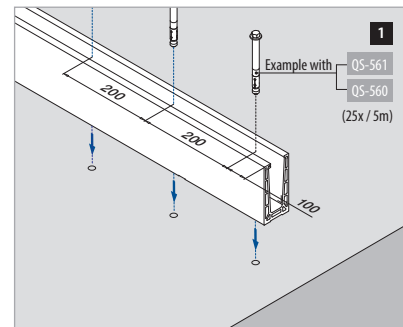

Assembly video:
<https://q-ne.ws/20j661Q>

ASSEMBLY GUIDE

168110-050-00-xx

Railing base

EASY GLASS® PRO - Base shoe, top mount

For adjustable glass fixation

Q-INFO MOD 8110

Assembly video:
<https://q-ne.ws/20j661Q>

ASSEMBLY GUIDE

168110-050-00-xx

Railing base

EASY GLASS® PRO - Base shoe, top mount

For non-adjustable glass fixation

Q-INFO MOD 8110