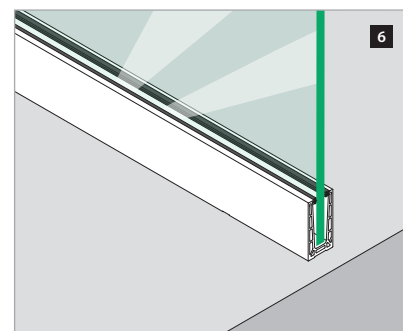

Assembly video:
<https://q-ne.ws/20j661Q>

ASSEMBLY GUIDE

168110-050-00-xx

Railing base

EASY GLASS® PRO - Base shoe, top mount

For adjustable glass fixation

Q-INFO MOD 8110

Assembly video:
<https://q-ne.ws/20j661Q>

ASSEMBLY GUIDE

168110-050-00-xx

Railing base

EASY GLASS® PRO - Base shoe, top mount

For non-adjustable glass fixation

Q-INFO MOD 8110