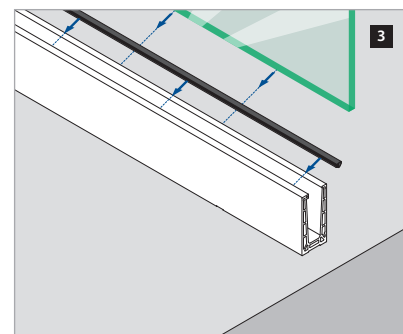

Assembly video:
<https://q-ne.ws/20j661Q>

ASSEMBLY GUIDE

168110-050-00-xx

Railing base

EASY GLASS® PRO - Base shoe, top mount

For adjustable glass fixation

Q-INFO MOD 8110

Assembly video:
<https://q-ne.ws/20j661Q>

ASSEMBLY GUIDE

168110-050-00-xx

Railing base

EASY GLASS® PRO - Base shoe, top mount

For non-adjustable glass fixation

Q-INFO MOD 8110